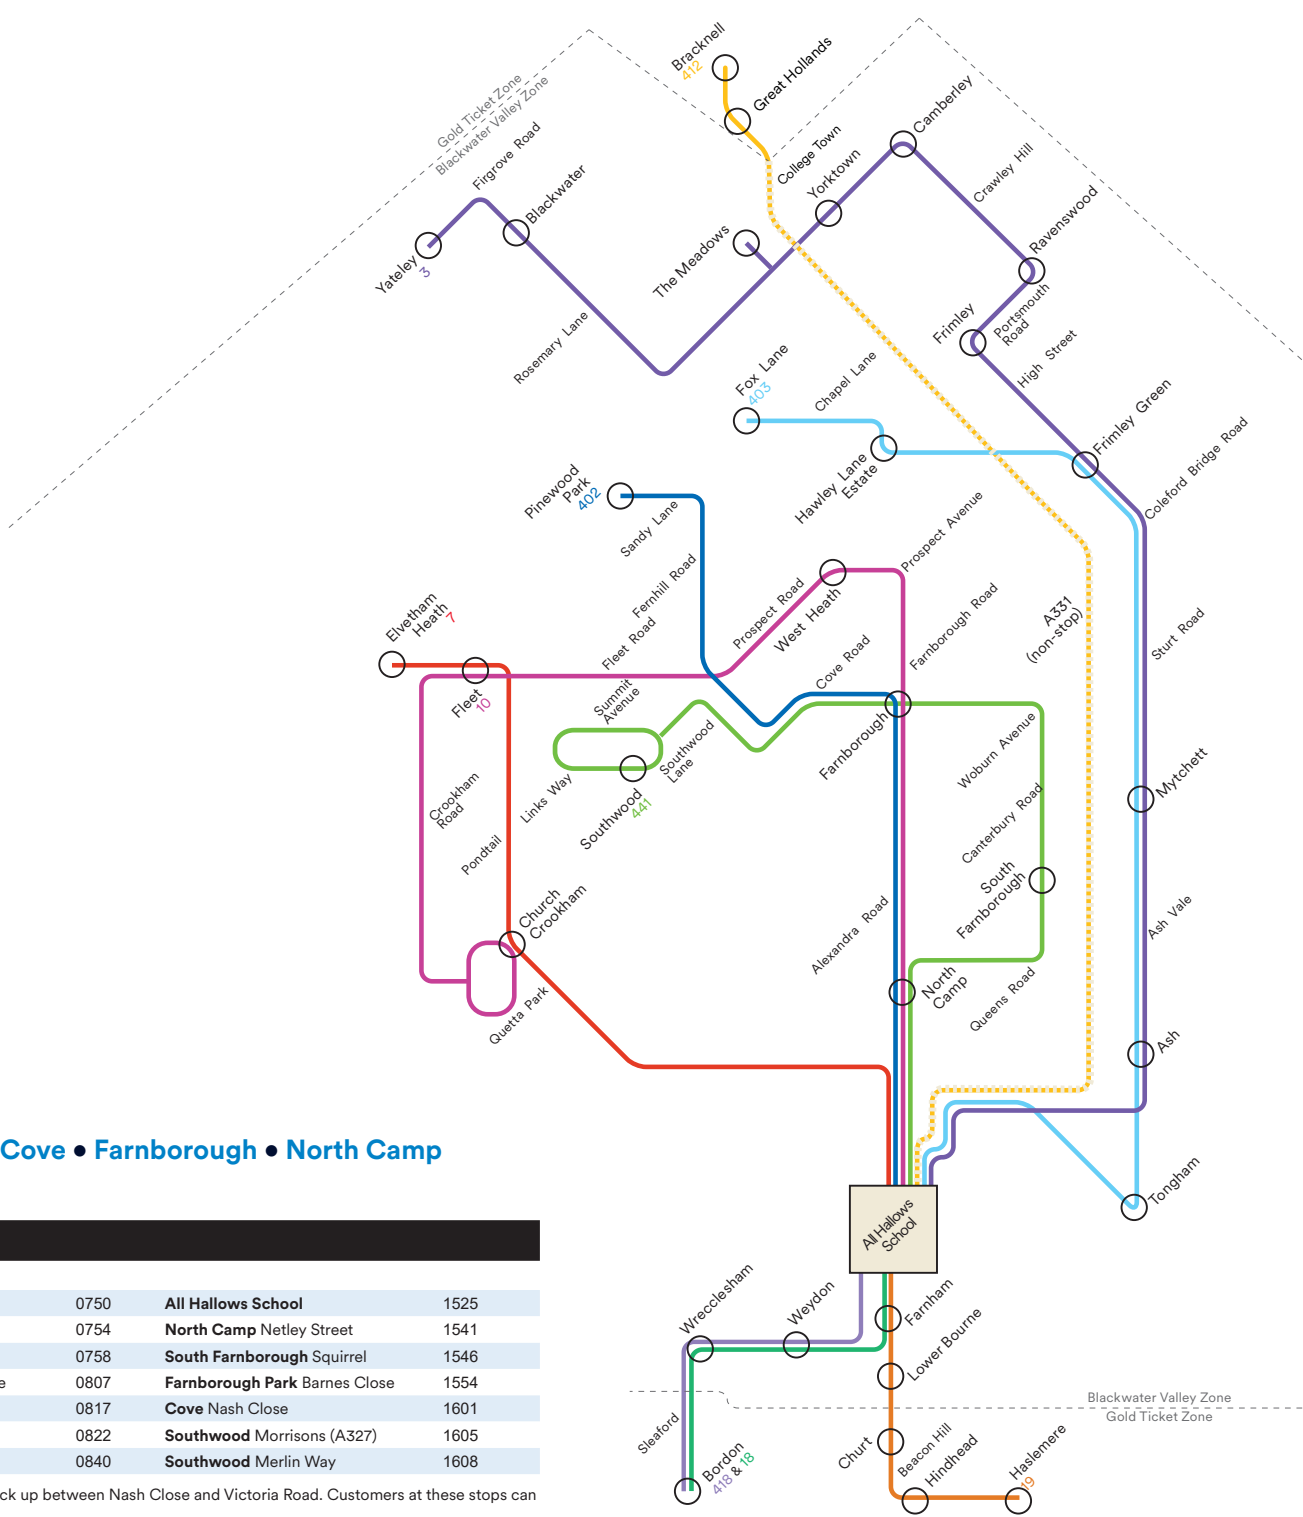

441 Southwood • Cove • Farnborough • North Camp • All Hallows

SCHOOL DAYS			
Southwood Morrisons (A327)	0750	All Hallows School	1525
Southwood Merlin Way	0754	North Camp Netley Street	1541
Cove Nash Close	0758	South Farnborough Squirrel	1546
Farnborough Park Barnes Close	0807	Farnborough Park Barnes Close	1554
South Farnborough Squirrel	0817	Cove Nash Close	1601
North Camp Netley Street	0822	Southwood Morrisons (A327)	1605
All Hallows School	0840	Southwood Merlin Way	1608

Please note: This bus does not pick up between Nash Close and Victoria Road. Customers at these stops can use service 402 instead.

18 19 418 Haslemere (19) • Hindhead (19) • Bordon (18 & 418) • Wrecclesham (18 & 418) • Farnham • All Hallows

	SCHOOL DAYS								
	19	418	18	418	18	19	18	19	
Haslemere Town Hall (stop D)	0708	-	-	All Hallows School	1522	1529	1544	1610	1650
Haslemere Rail Station (stop E)	0710	-	-	Farnham East Street (stop J)	-	1540	1555	1621	1701
Shottermill Junction Place	0713	-	-	Farnham Rail Station (stop N)	1534	1546	1601	1627	1707
Hindhead Royal Parade	0718	-	-	Weydon Estate Baldreys	1541	1553	-	1634	-
Beacon Hill Parsons Lane	0724	-	-	Wrecclesham Royal Oak	1546	1559	-	1639	-
Churt Crossways Inn	0729	-	-	Sleaford Country Markets	1553	1606	-	1646	-
Lower Bourne Post Office	0738	-	-	Bordon Camp Crossroads	-	1609	-	1649	-
Bordon Forest Centre	-	-	0725	Bordon Forest Centre	-	1616	-	1656	-
Whitehill Turning Circle	-	0725	0732	Whitehill Turning Circle	-	1621	-	1701	-
Bordon Forest Centre	-	0730	-	Lower Bourne Post Office	-	-	1609	-	1714
Bordon Camp Crossroads	-	0738	0738	Churt Crossways Inn	-	-	1617	-	1722
Wrecclesham Royal Oak	-	0749	0753	Beacon Hill Parsons Lane	-	-	1622	-	1727
Weydon Estate Baldreys	-	0756	0800	Hindhead Crossroads	-	-	1628	-	1733
Farnham Rail Station (stop M)	0748	0804	0808	Shottermill Junction Place	-	-	1635	-	1740
Farnham Borough (stop A)	0755	-	0815	Haslemere Rail Station (stop F)	-	-	1639	-	1747
All Hallows School	0803	0814	0823	Haslemere High Street (stop A)	-	-	1642	-	1750

Please note: The journeys shown here are those which run at suitable times for students attending All Hallows. Routes 17, 18 & 19 run regularly throughout the day, serving the bus stops outside All Hallows School. For a full timetable please visit stagecoachbus.com.

412 Bracknell • Great Hollands • College Town • All Hallows

SCHOOL DAYS	
Bracknell Bus Station (stand 7)	0720
Great Hollands Square	0732
College Town Jolly Farmer	0745
All Hallows School	0815
All Hallows School	1525
College Town Jolly Farmer	1557
Great Hollands Square	1609
Bracknell Bus Station	1621